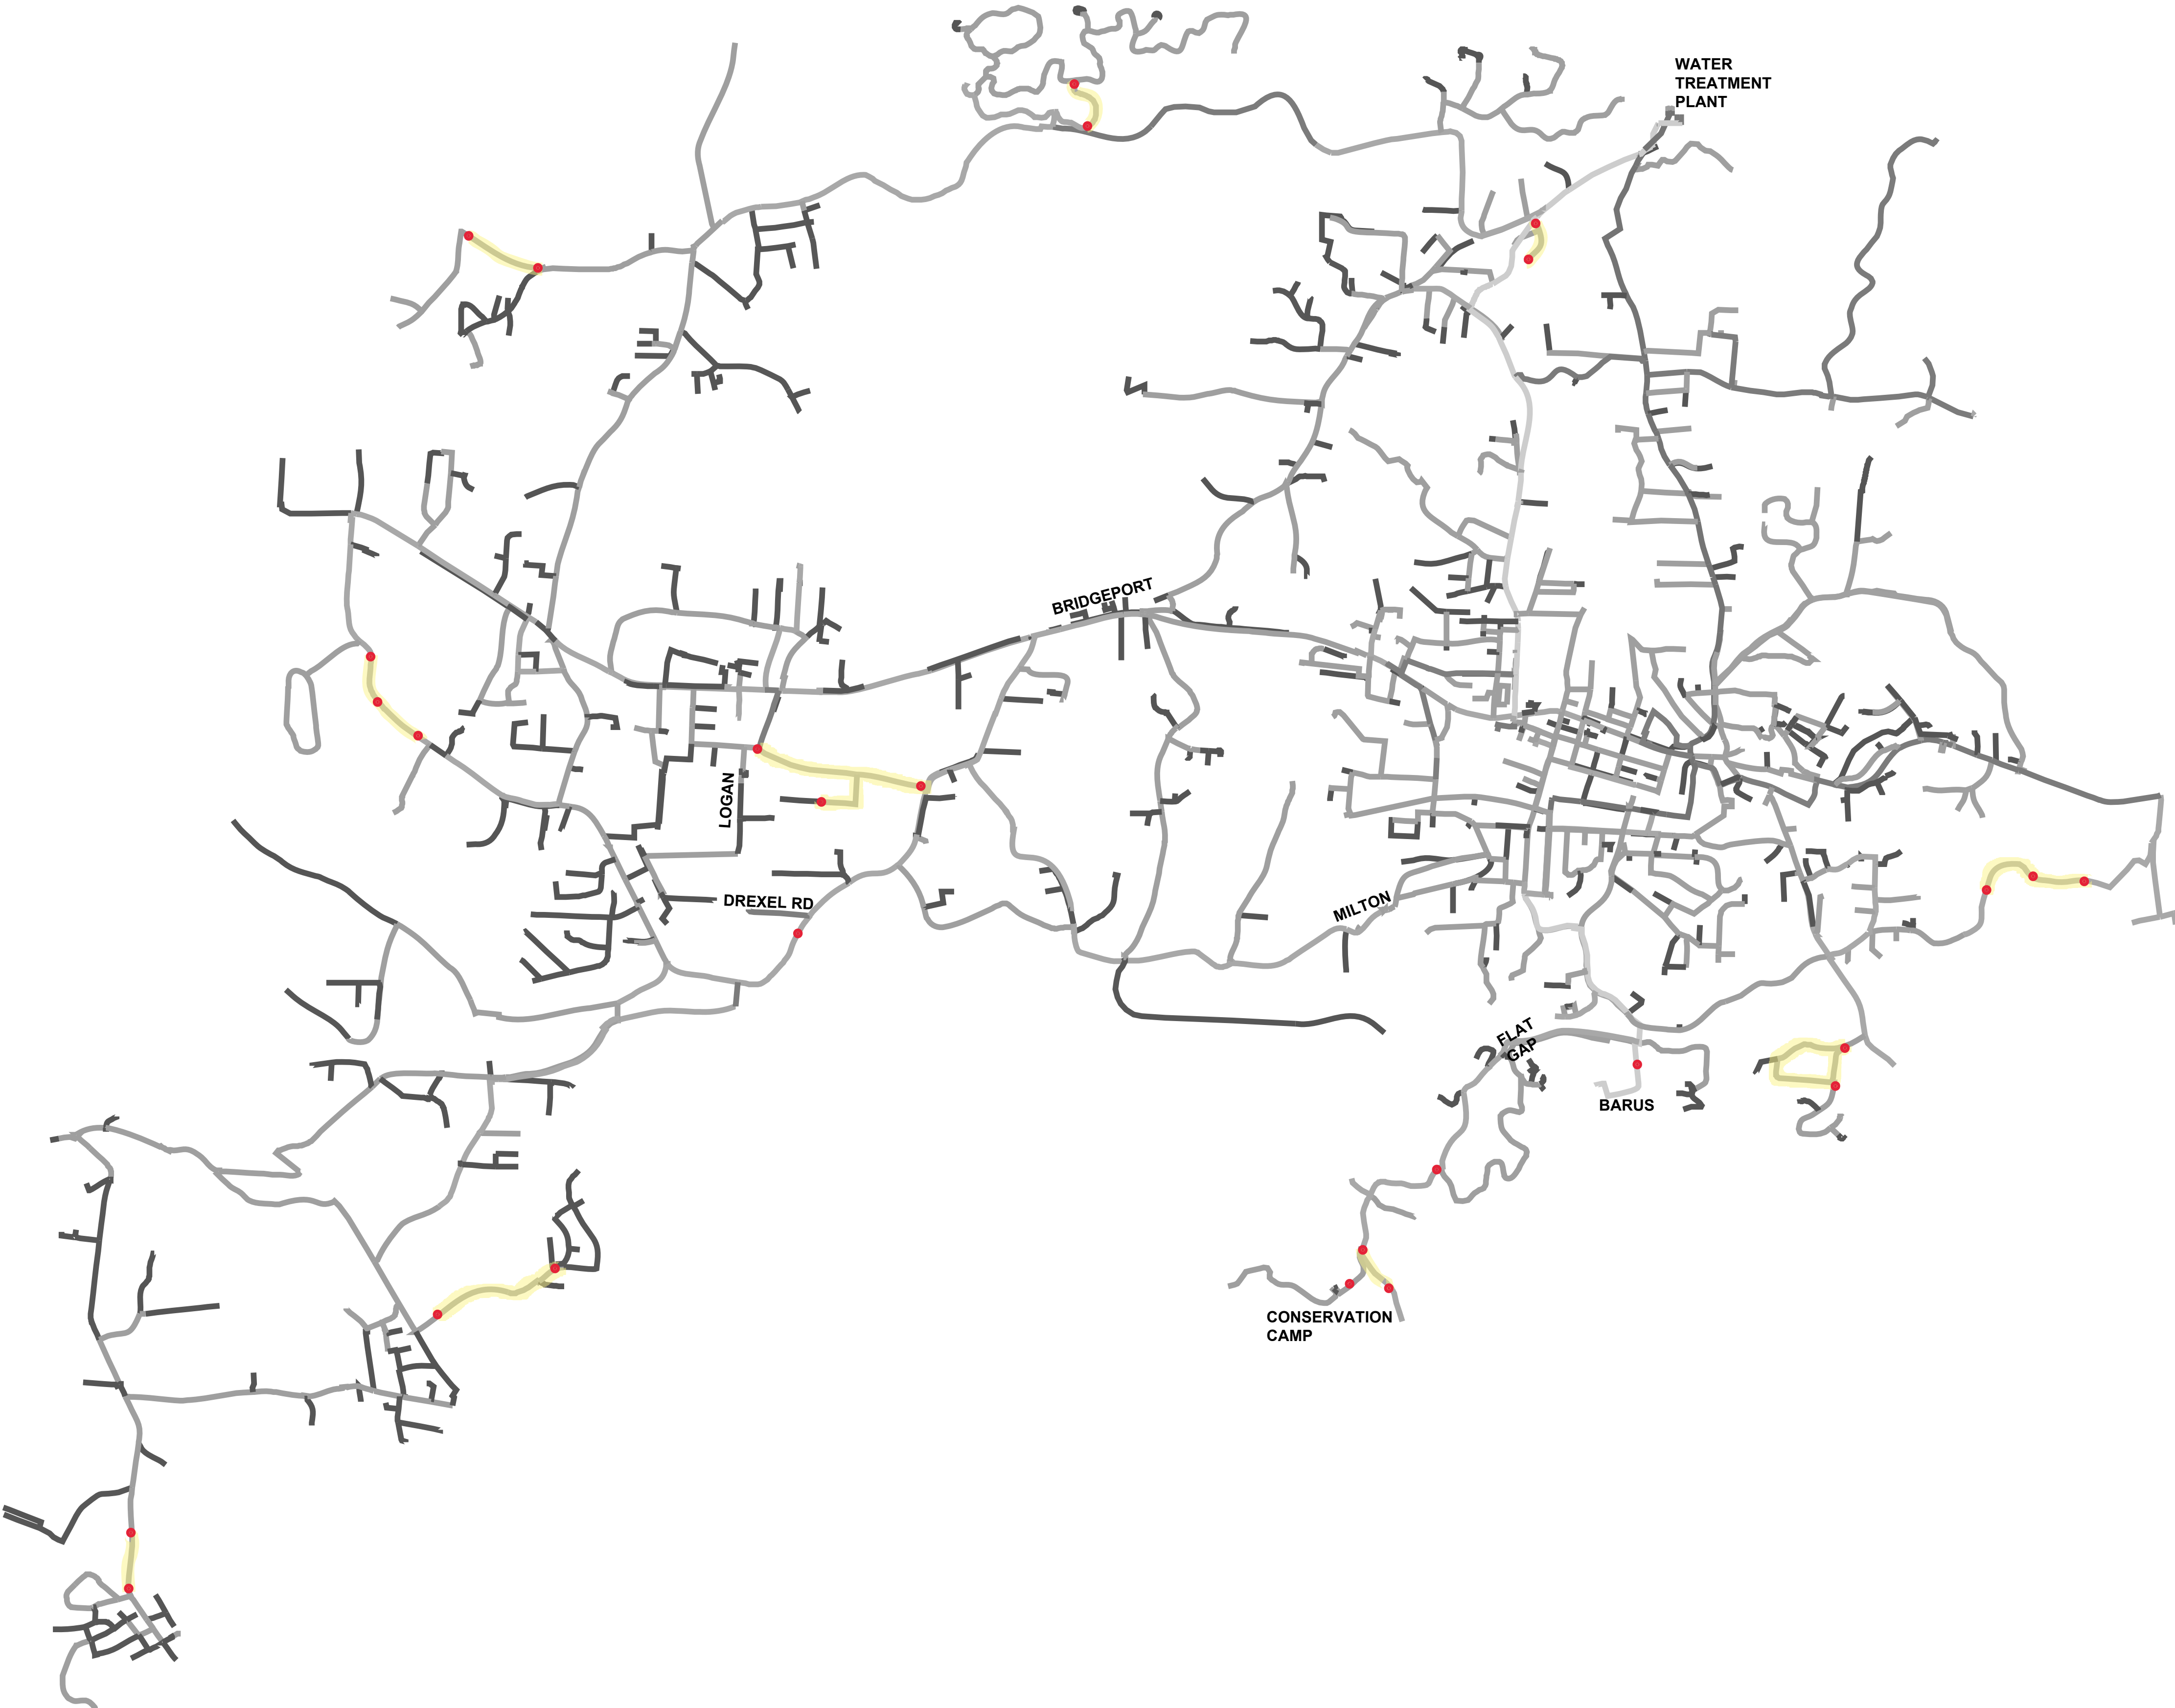

TOWN OF VALDESE - WATER SYSTEM

- HYDRANT TEST LOCATIONS
- FLOW TESTING AREA